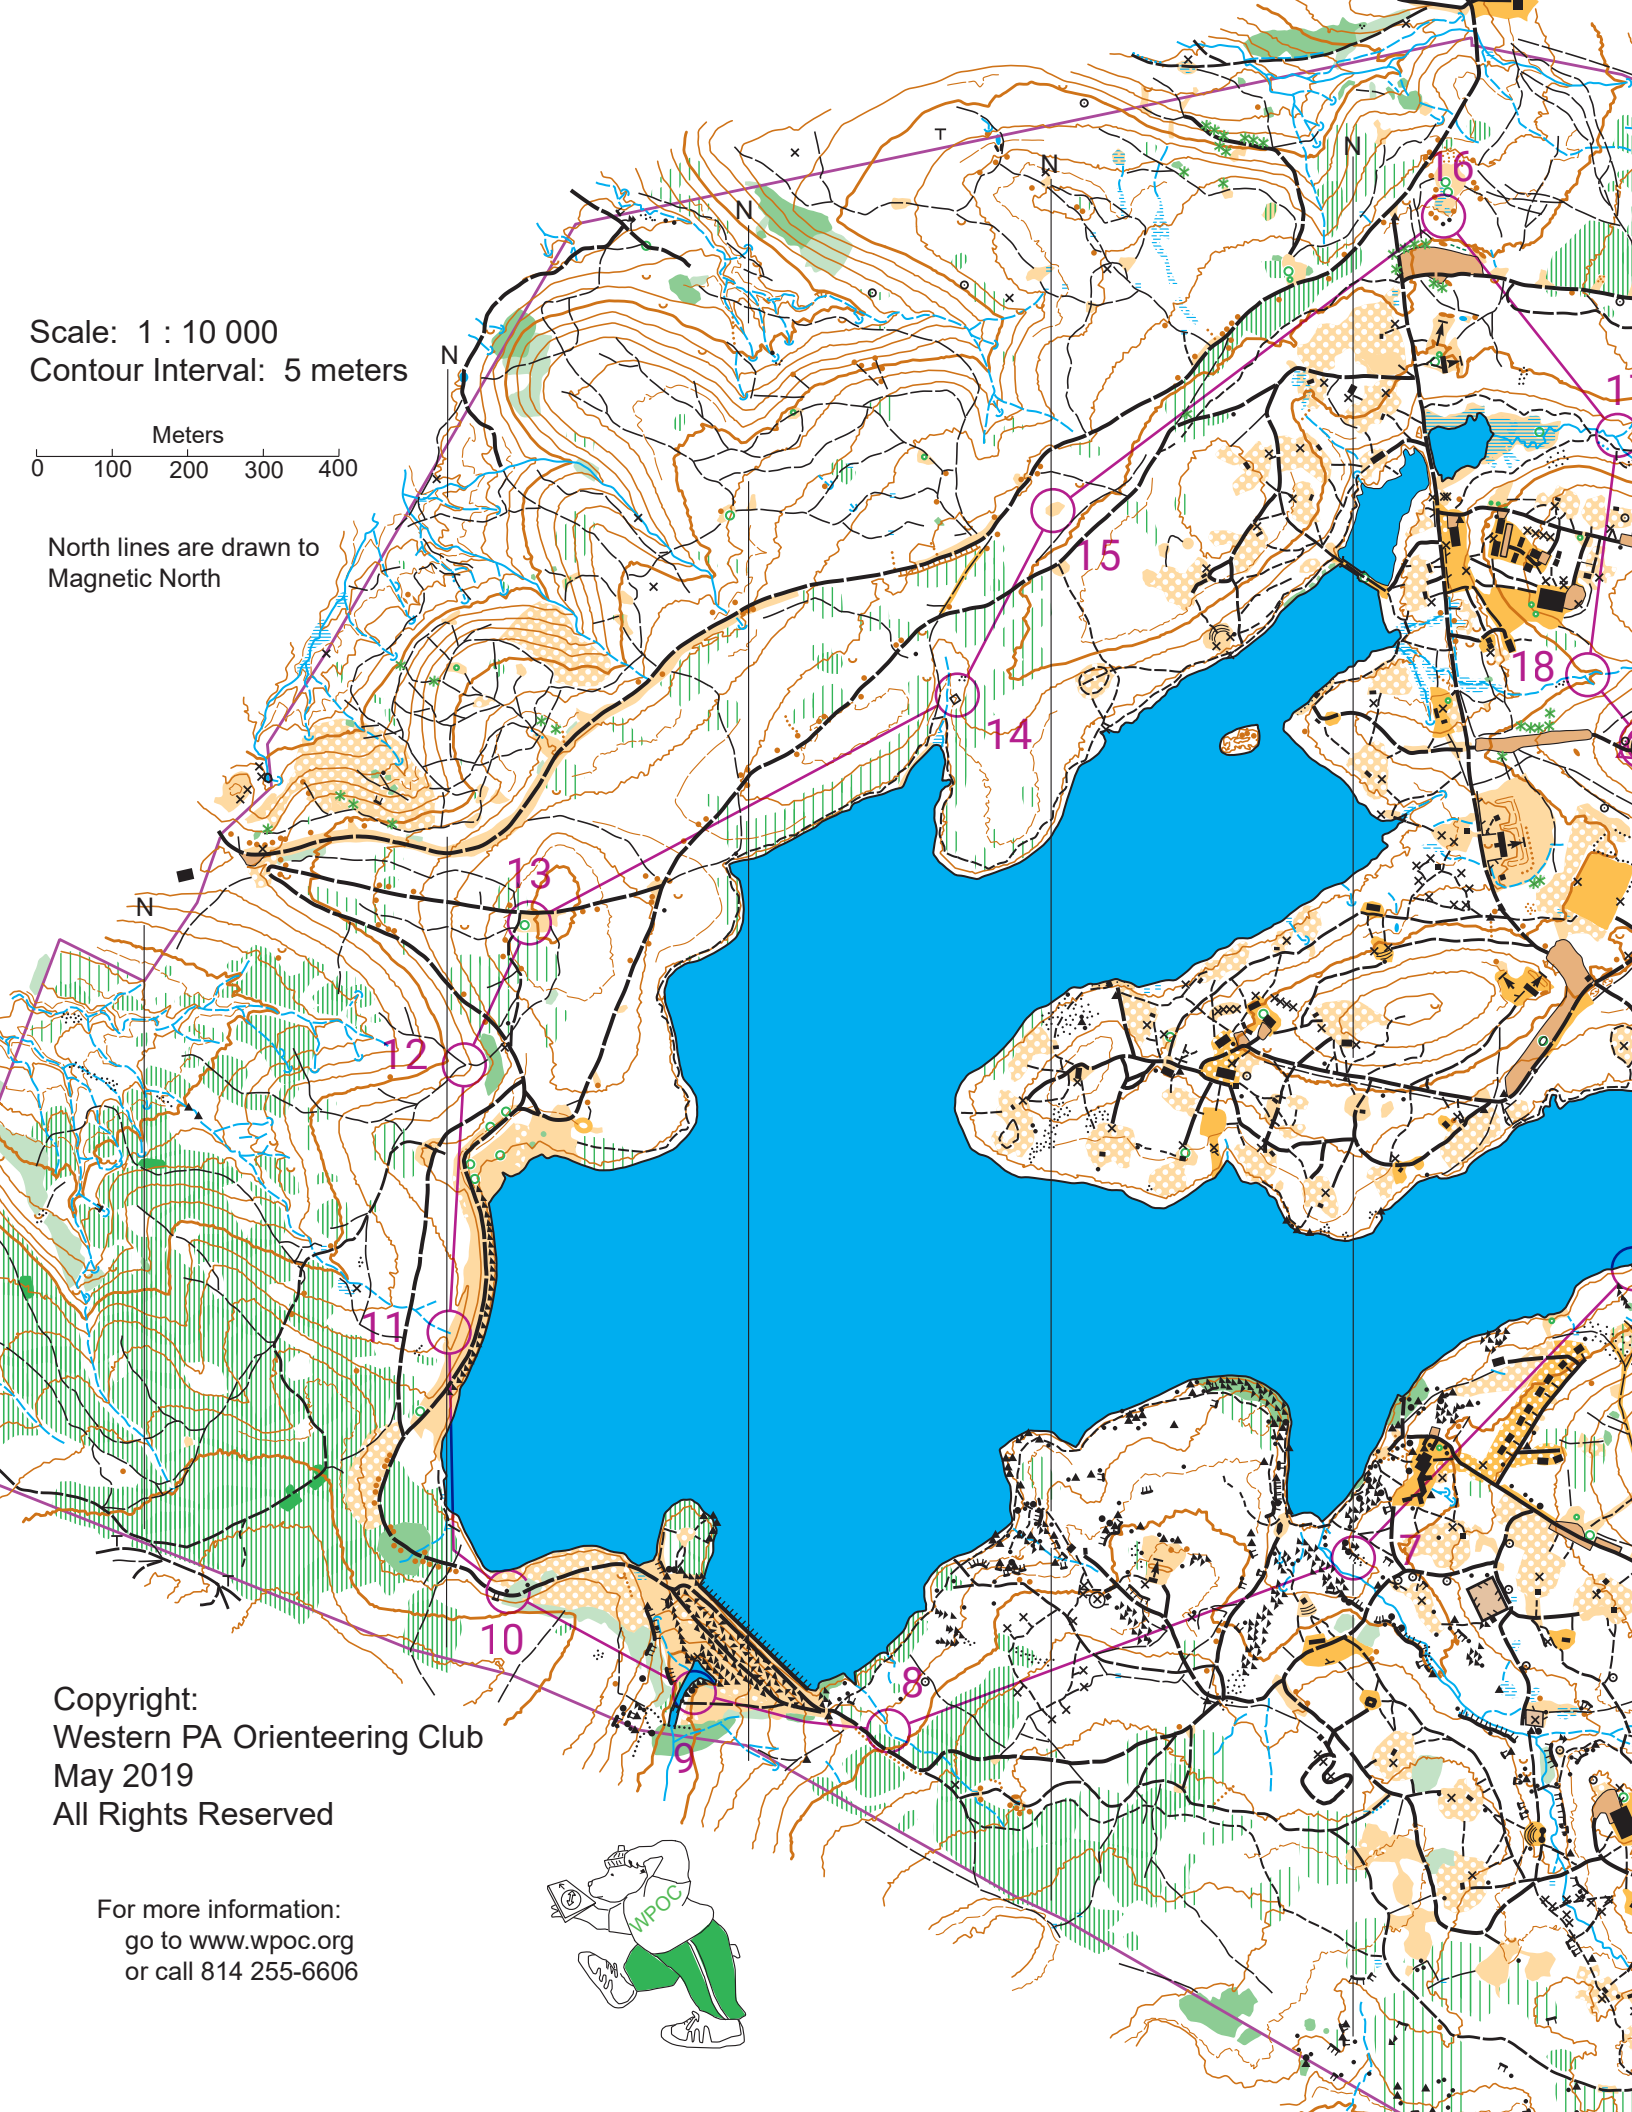

Scale: 1 : 10 000
Contour Interval: 5 meters

Meters
0 100 200 300 400

North lines are drawn to
Magnetic North

Copyright:
Western PA Orienteering Club
May 2019
All Rights Reserved

For more information:
go to www.wpoc.org
or call 814 255-6606